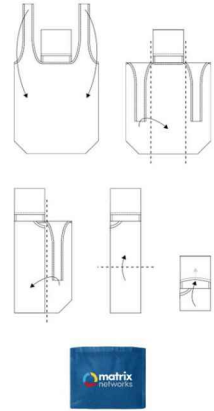

Nifty

- 80GSM
- 10.6 inch handle length
- 9 lbs carrying capacity
- 3 gal volume capacity

Our Nifty model is a fantastic foldable bag that can be Photo Printed with your logo and more. Despite its compact size, the Nifty can carry a whopping 12 litres of capacity with a max carrying weight of 4kgs. The Nifty is an extremely popular model that can be used for all occasions including shopping trips, around town or out to the beach. Get in touch today regarding our latest prices and samples.

Colors	
Lead Time	7 working days
Branding	
Branding Area	<p>Photo Printing</p> <p>Area Front: 280mm X 300mm (11.02X11.81 inches) Area Back: 280mm X 300mm (11.02X11.81 inches) Area Top: 100mm X 100mm (3.94X3.94 inches)</p> 
Dimensions and Weight	<p>Length: 420mm (16.54 inches) Width: 390mm (15.35 inches) Depth: 120mm (4.72 inches) Weight: 50 grams (1.76 ounces)</p>
Material	<p>Polyester 100% 80GSM</p>