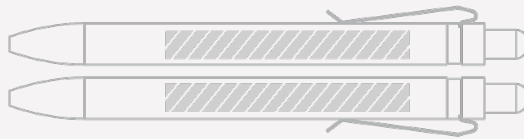

Essence

The Essence is a beautifully crafted ballpoint pen that features a bamboo exterior ready to be Photo Printed or Laser Engraved with your logo. The ballpoint reveals and retracts via the rounded click button at the top of the pen, and the stylish silver clip ensures the Essence goes wherever you go. A fantastic promotional product that'll be used daily.

Essence

Colors

Lead Time

8 working days

Branding

INDIVIDUAL
NAMING

Photo Printing

Area Front: 70mm X 7.5mm (2.76X0.3 inches)

Area Back: 70mm X 7.5mm (2.76X0.3 inches)

Laser Engraving

Area Front: 70mm X 5mm (2.76X0.2 inches)

Area Back: 70mm X 5mm (2.76X0.2 inches)

Branding Area

**Dimensions and
Weight**

Length: 138mm (5.43 inches)

Diameter: 11mm (0.43 inches)

Weight: 9 grams (0.32 ounces)