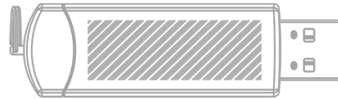

Dimensions and Weight

Length: 51.5mm (2.03 inches)

Width: 18.6mm (0.73 inches)

Height: 10mm (0.39 inches)

Weight: 10 grams (0.35 ounces)