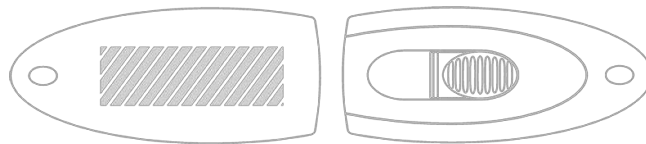

Ellipse

With sleek lines, a compact and an attractive premium quality finish the Ellipse USB sets itself apart from the crowd. Its precision engineered chrome-plated zinc alloy body and protective smooth sliding mechanism allows you to neatly showcase your corporate message or logo.

Ellipse

Capacities 2GB, 4GB, 8GB, 16GB, 32GB, 64GB, 128GB

Colors 

Lead Time 5 working days

Branding

		
---	---	---

All Branding Methods

Area Front: 28mm X 8mm (1.1X0.31 inches)

Branding Area

Dimensions and Weight

Length: 50mm (1.97 inches)
Width: 21.5mm (0.85 inches)
Height: 8mm (0.31 inches)
Weight: 15.3 grams (0.54 ounces)