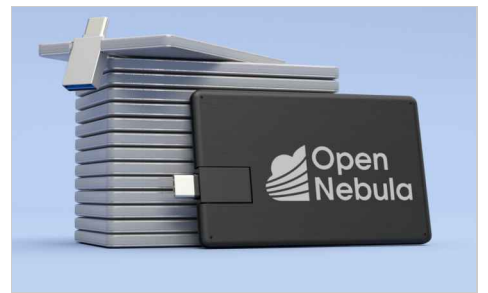

# Ace

Our Ace USB Card is a fantastic custom flash drive that features dual USB connectors on one model - a Standard USB connector and a USB-C connector. You can seamlessly swivel the USB to use whichever connector you desire. Another popular feature is the large branding area on the front and back of the Ace USB Card. Perfect for displaying your logo, slogan, website address or any other information in true style.