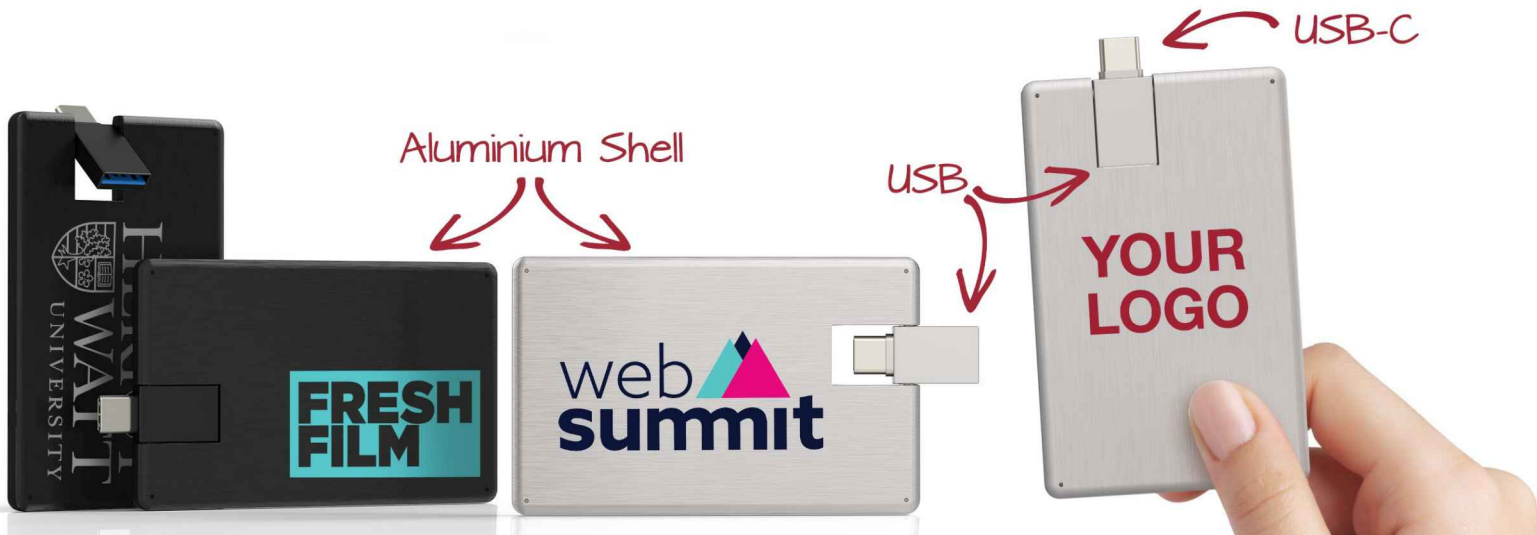

# Ace

Our Ace USB Card is a fantastic custom flash drive that features dual USB connectors on one model - a Standard USB connector and a USB-C connector. You can seamlessly swivel the USB to use whichever connector you desire. Another popular feature is the large branding area on the front and back of the Ace USB Card. Perfect for displaying your logo, slogan, website address or any other information in true style.