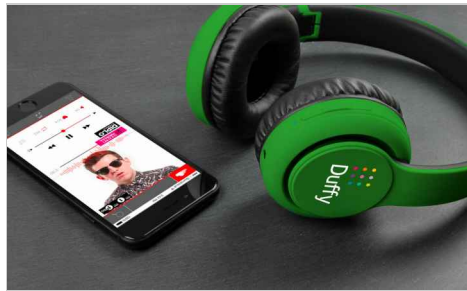

Mambo

The Mambo Bluetooth® Headphones provide a vibrant and fun way to promote your organisation. Available in 8 trendy colors, the Mambo Bluetooth® Headphones are compatible with all the latest smartphone and tablet devices. Brand with your logo, website address, slogan and more.

Dimensions and Weight

Length: 181mm (7.13 inches)

Width: 174mm (6.85 inches)

Height: 18mm (0.71 inches)

Weight: 147 grams (5.19 ounces)

Tech Specs

Output power / Impedance : 20mW / $32\Omega \pm 15\%$

Frequency Response: 20Hz – 20KHz

Bluetooth Effective Range : 10M

Battery: 220mAh lithium polymer 3.7V

Play time : 5hrs high volume, 10hrs low volume.

Standby time: >100 hours (when not in use)