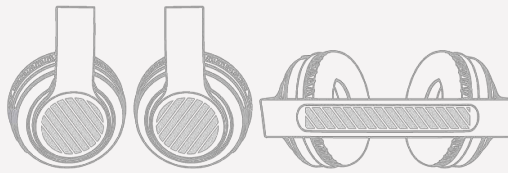

Colors

Lead Time

10 working days

Branding

Branding Area

All Branding Methods

Area Side: $\Phi 42\text{mm}$ ($\Phi 1.65$ inches)

Area Top: 125mm X 15mm (4.92X0.59 inches)

Dimensions and Weight

Length: 181mm (7.13 inches)

Width: 174mm (6.85 inches)

Height: 18mm (0.71 inches)

Weight: 147 grams (5.19 ounces)

Tech Specs

Output power / Impedance : 20mW / $32\Omega \pm 15\%$

Frequency Response: 20Hz – 20KHz

Bluetooth Effective Range : 10M

Battery: 220mAh lithium polymer 3.7V

Play time : 5hrs high volume, 10hrs low volume.

Standby time: >100 hours (when not in use)